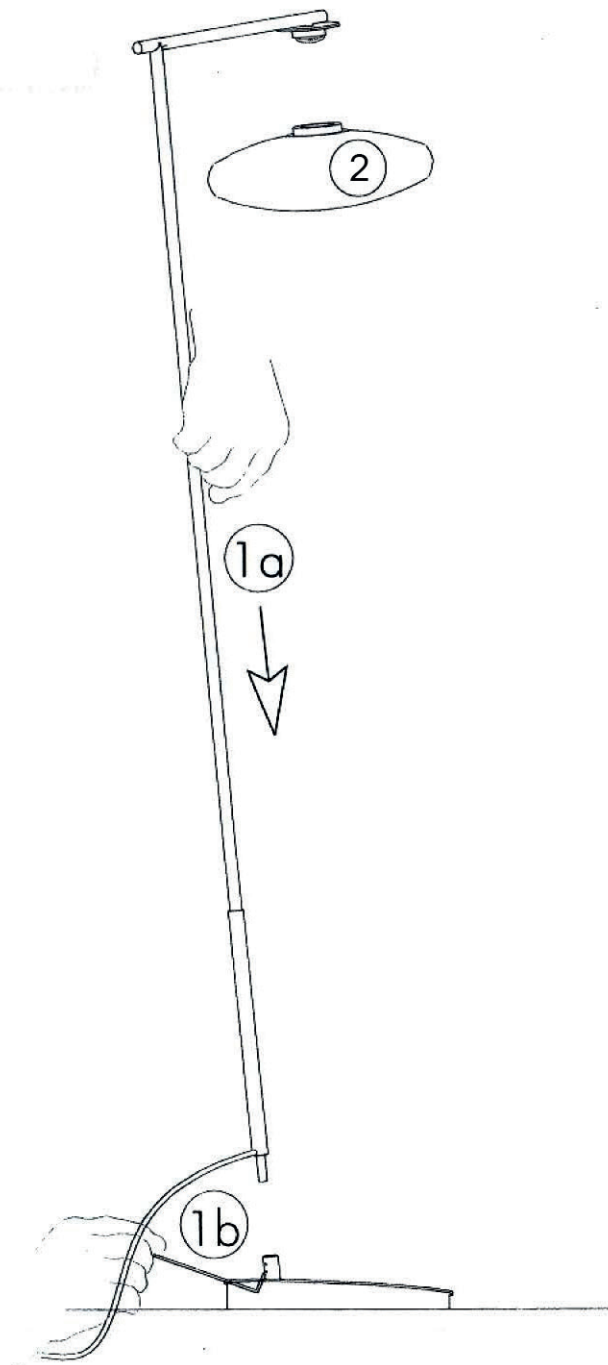

## *Mami*

Art. 1307-12-02

Art. 1307-11-02

Floor lamp with structure in glossy black nickel metal or bronze.

Shade in blown glass white or transparent amber.

**FLOOR LAMP HIGH/LOW**

1x max 13W led  
230V ~ (120V ~) - Made in Italy

1) Insert the arm of floor lamp (1a) than fix with the wrench in dotation (1b).

2) Insert the glass and complete the article.